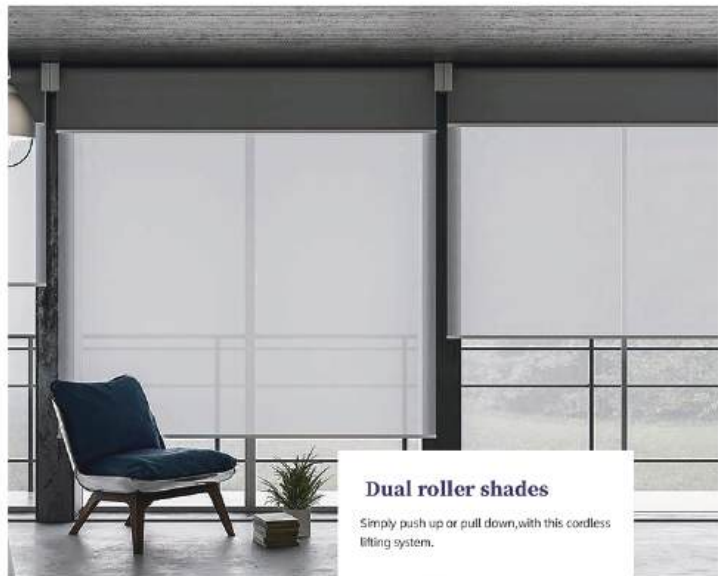

## Motorized roller shades

Selection of the motor.  
Smart control, remote control.

Lithium rechargeable  
battery motor

Hardwired motor

Zigbee battery  
motor

Wall remote

Wall remote

**Remote Options** 1-16 channel