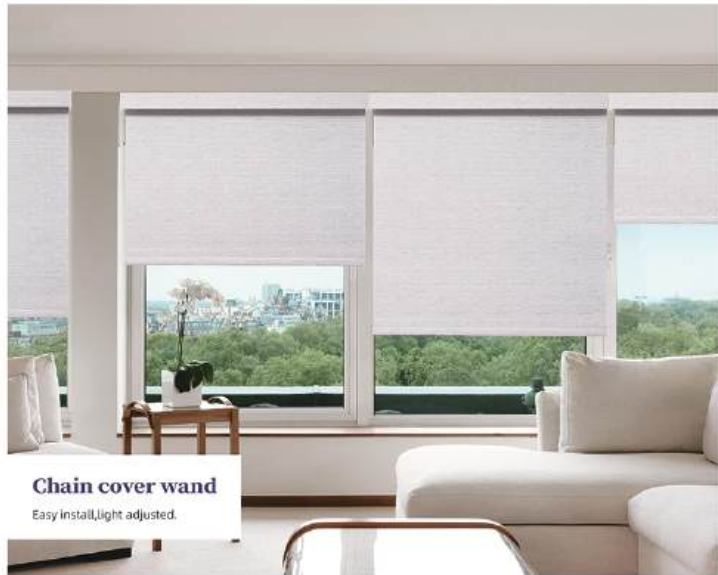

Clear chain holder

5 color of Continuous  
Bead Chain

5 color of Safety  
Chain Holder

Wand stick style # 001

Safety &amp; Environment

Wand stick style # 002

Wand stick cover metal chain