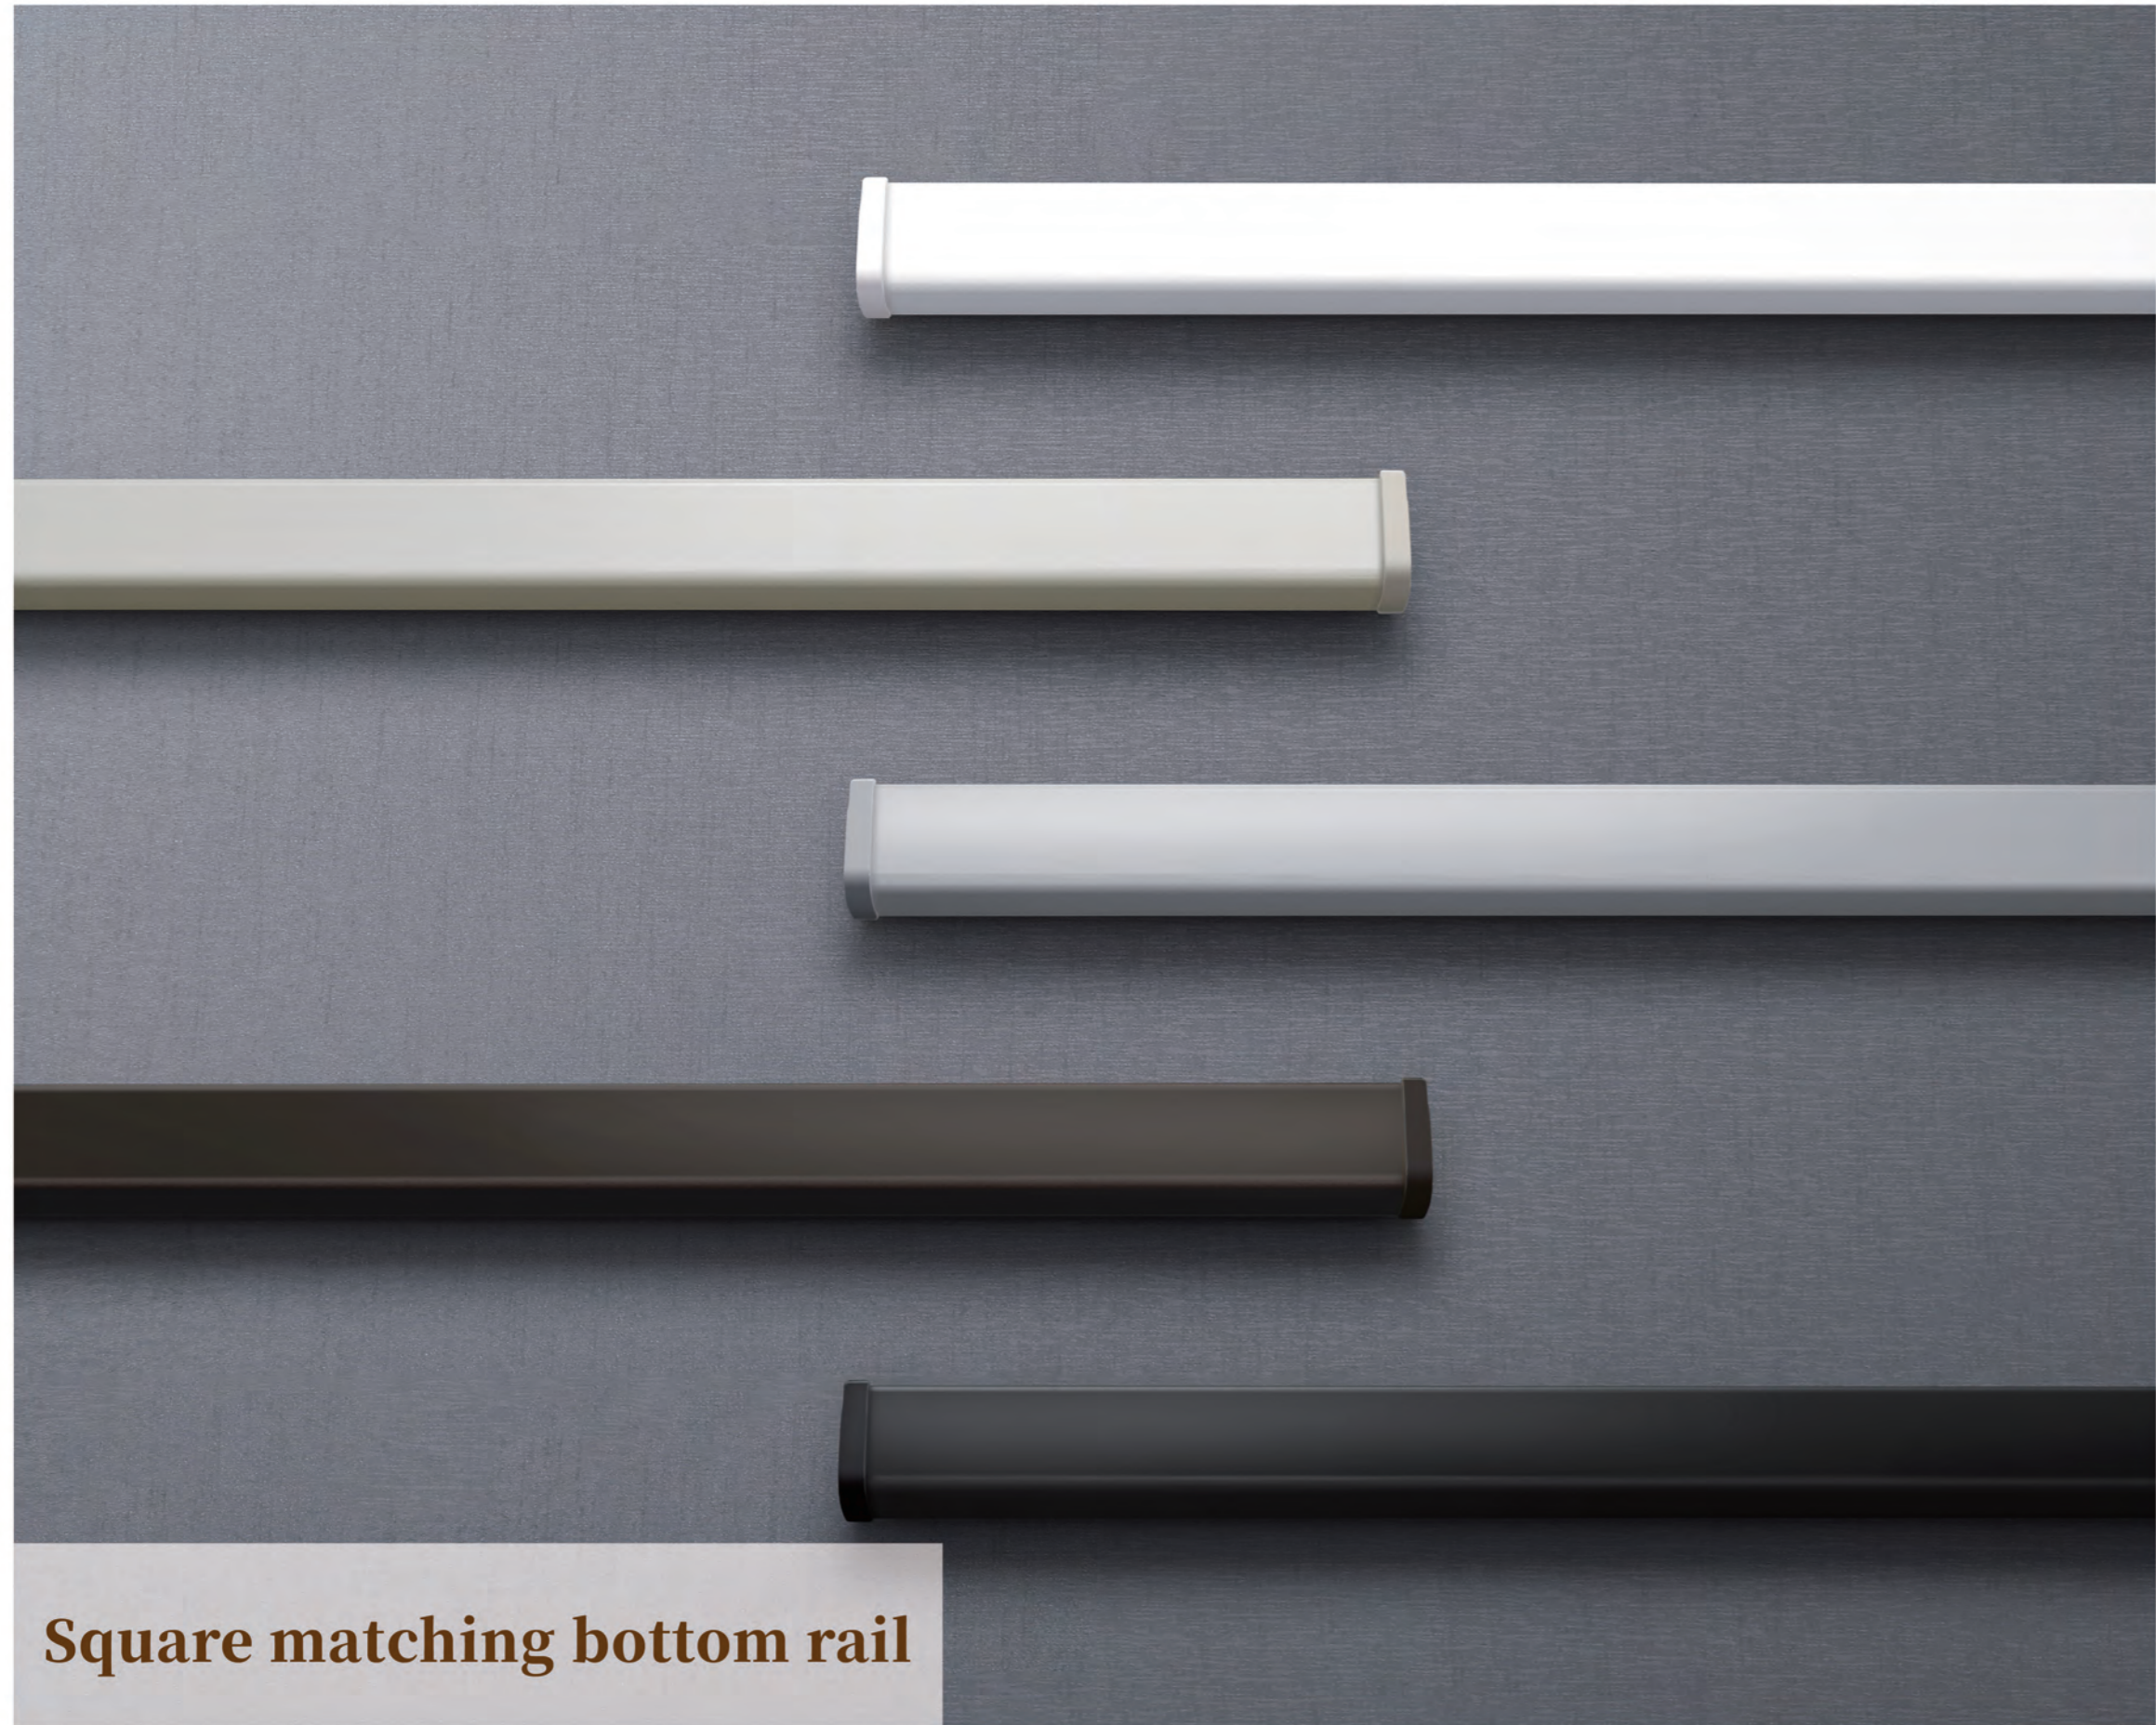

#21/4" square cassette

#2/3" color match cassette

**·Simple color matching,Return to purity**  
The cassette can be pasted with matching fabric.

---

**·System**  
Aluminum cassette, sturdy and durable,  
Multi-scene decoration, styles meet your  
requirement.

## Accessories

Easy to install, Simple operation.

Fabric texture

#6 #12 #7 #14 #21 zebra brackets

#8 #16 zebra brackets

**Square matching bottom rail**

**Elaborate**

Stable and durable,colorful high-end.

## Fabric insert the bottom rail

Aluminum alloy Durable.