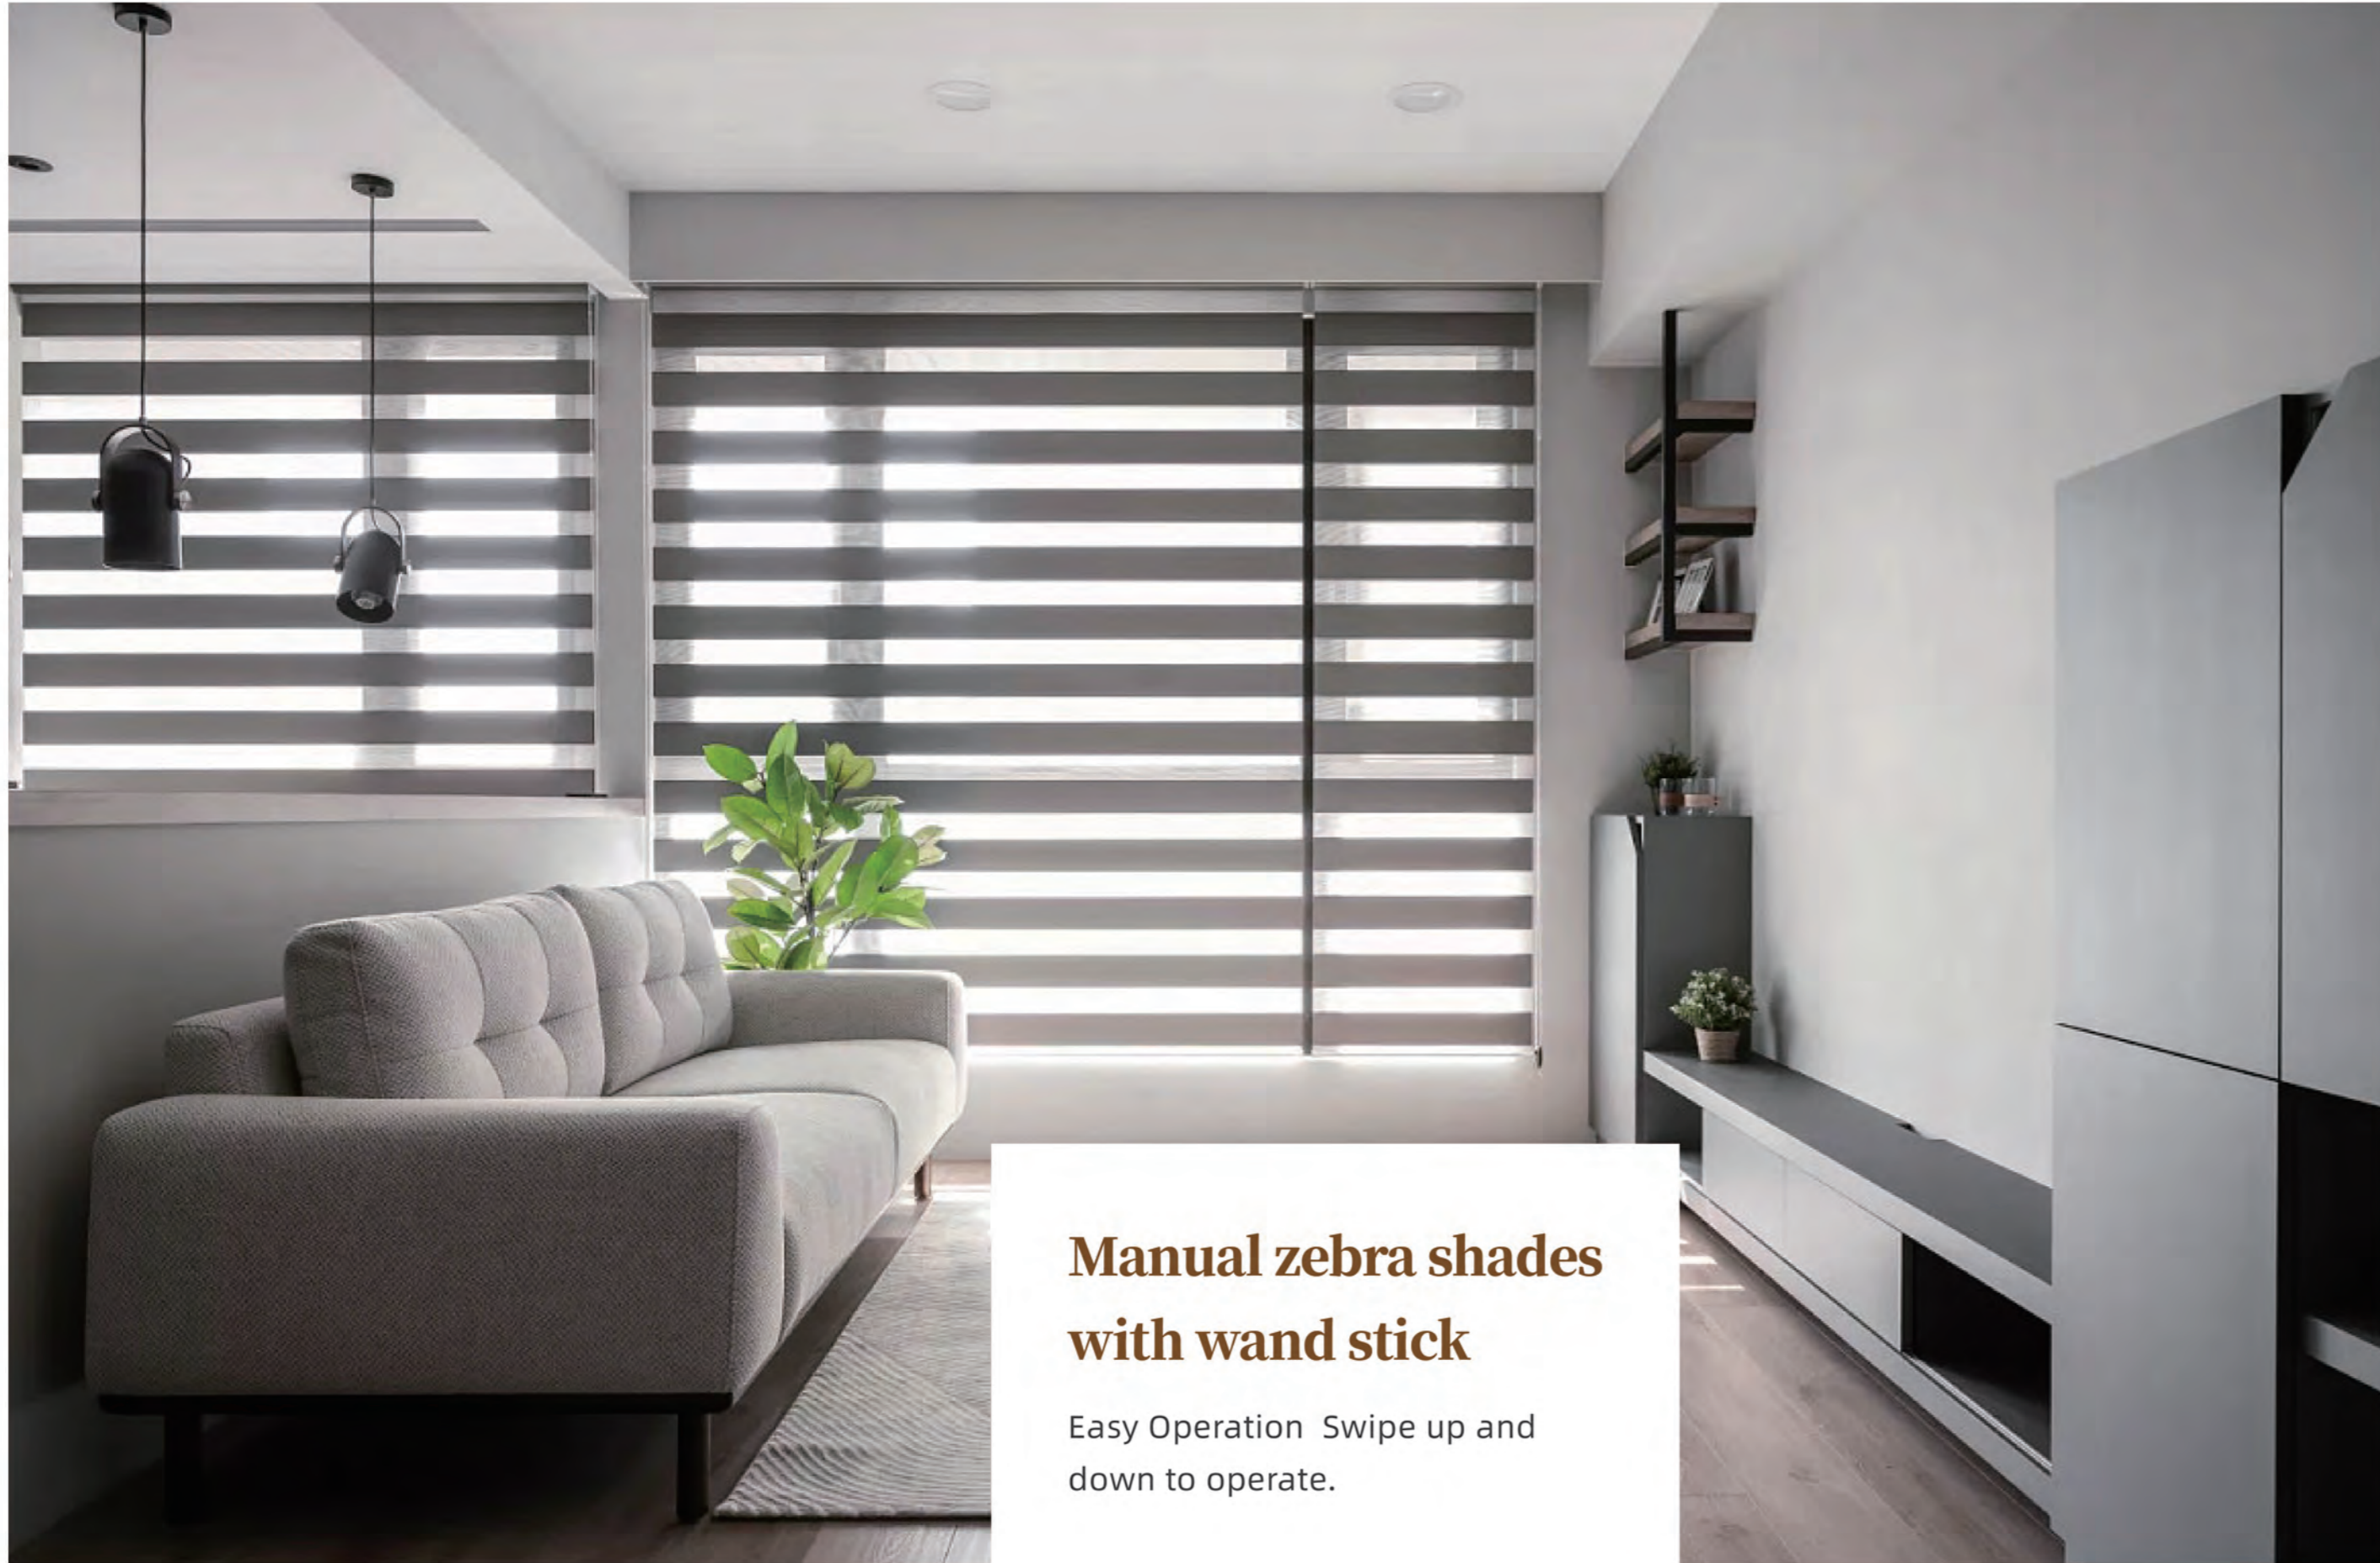

Privacy & light control