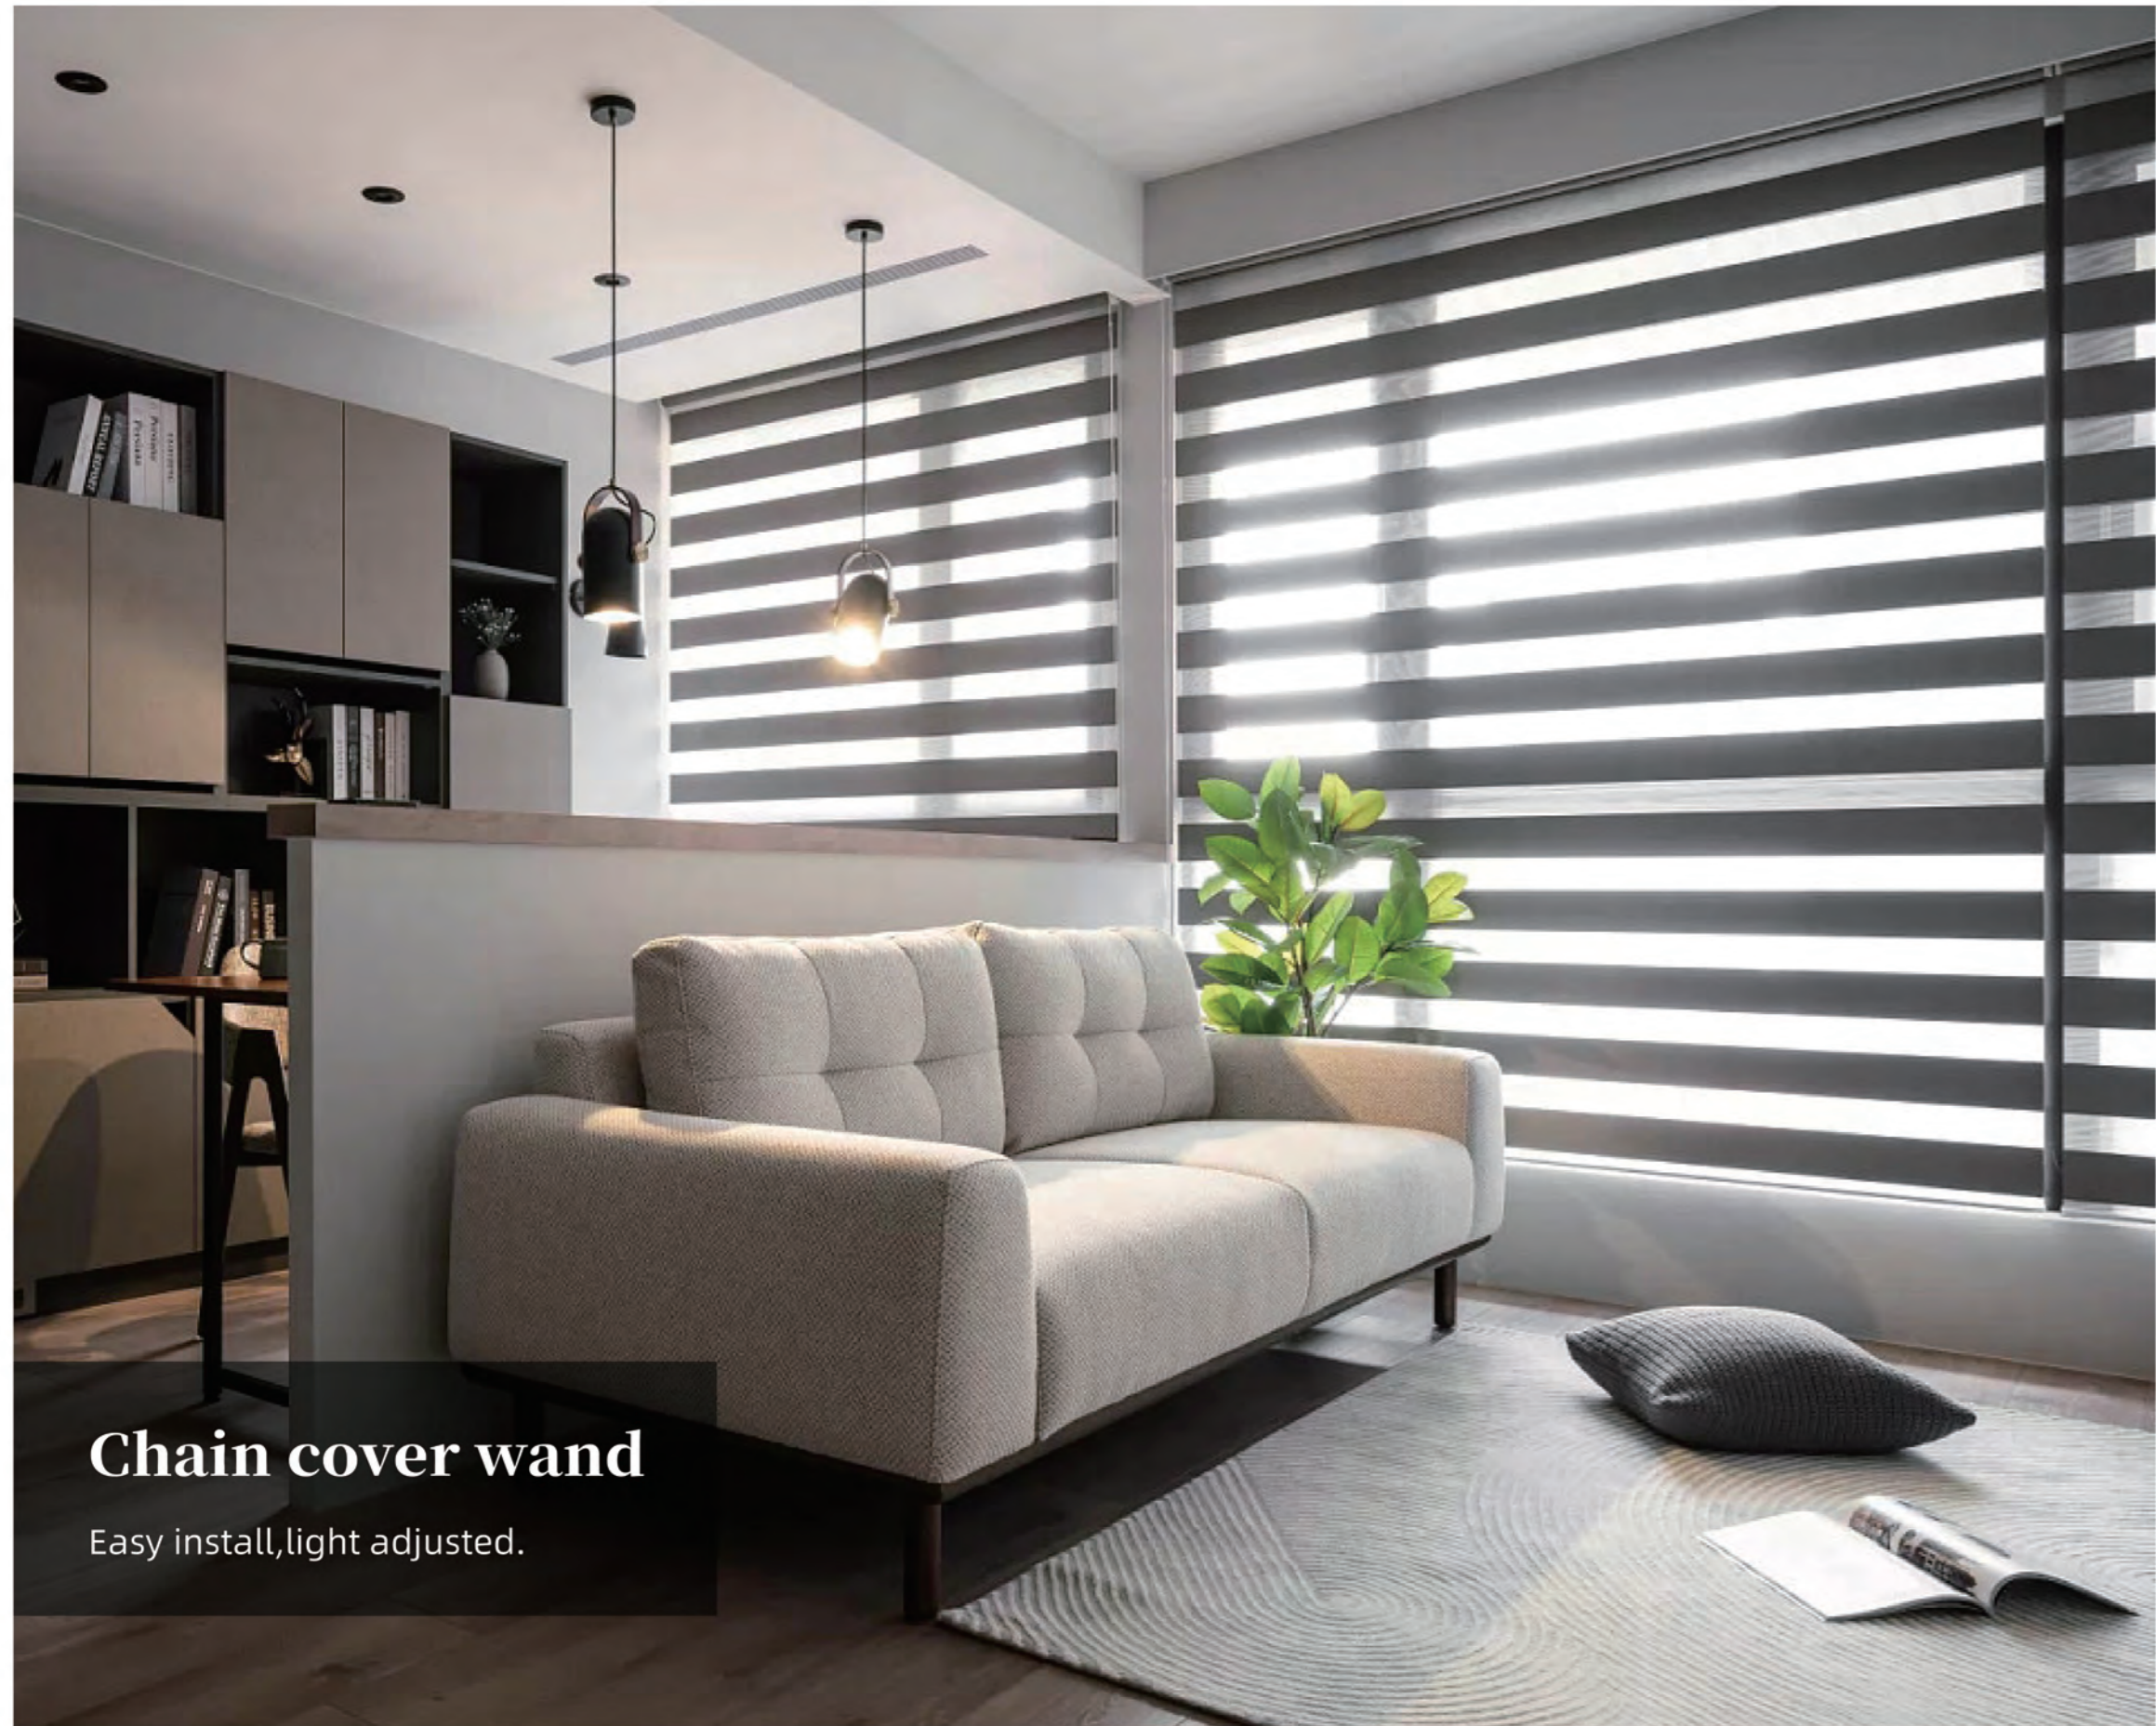

Chain cover wand

Easy install, light adjusted.