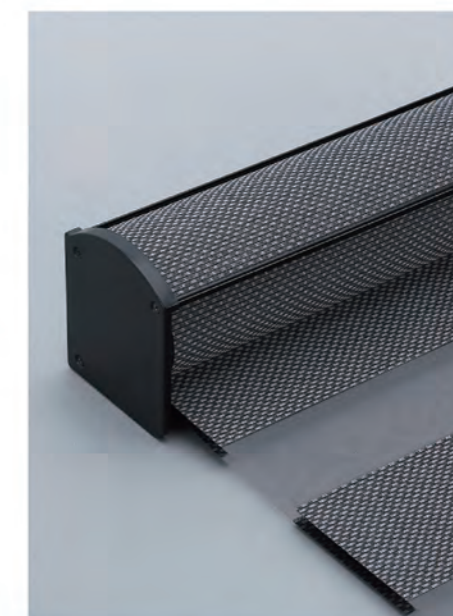

## Cordless zebra shades

Simply push up or pull down, with this cordless lifting system.

Spring-assist for easy control

Adjusted light

Extensive Fabric Selection