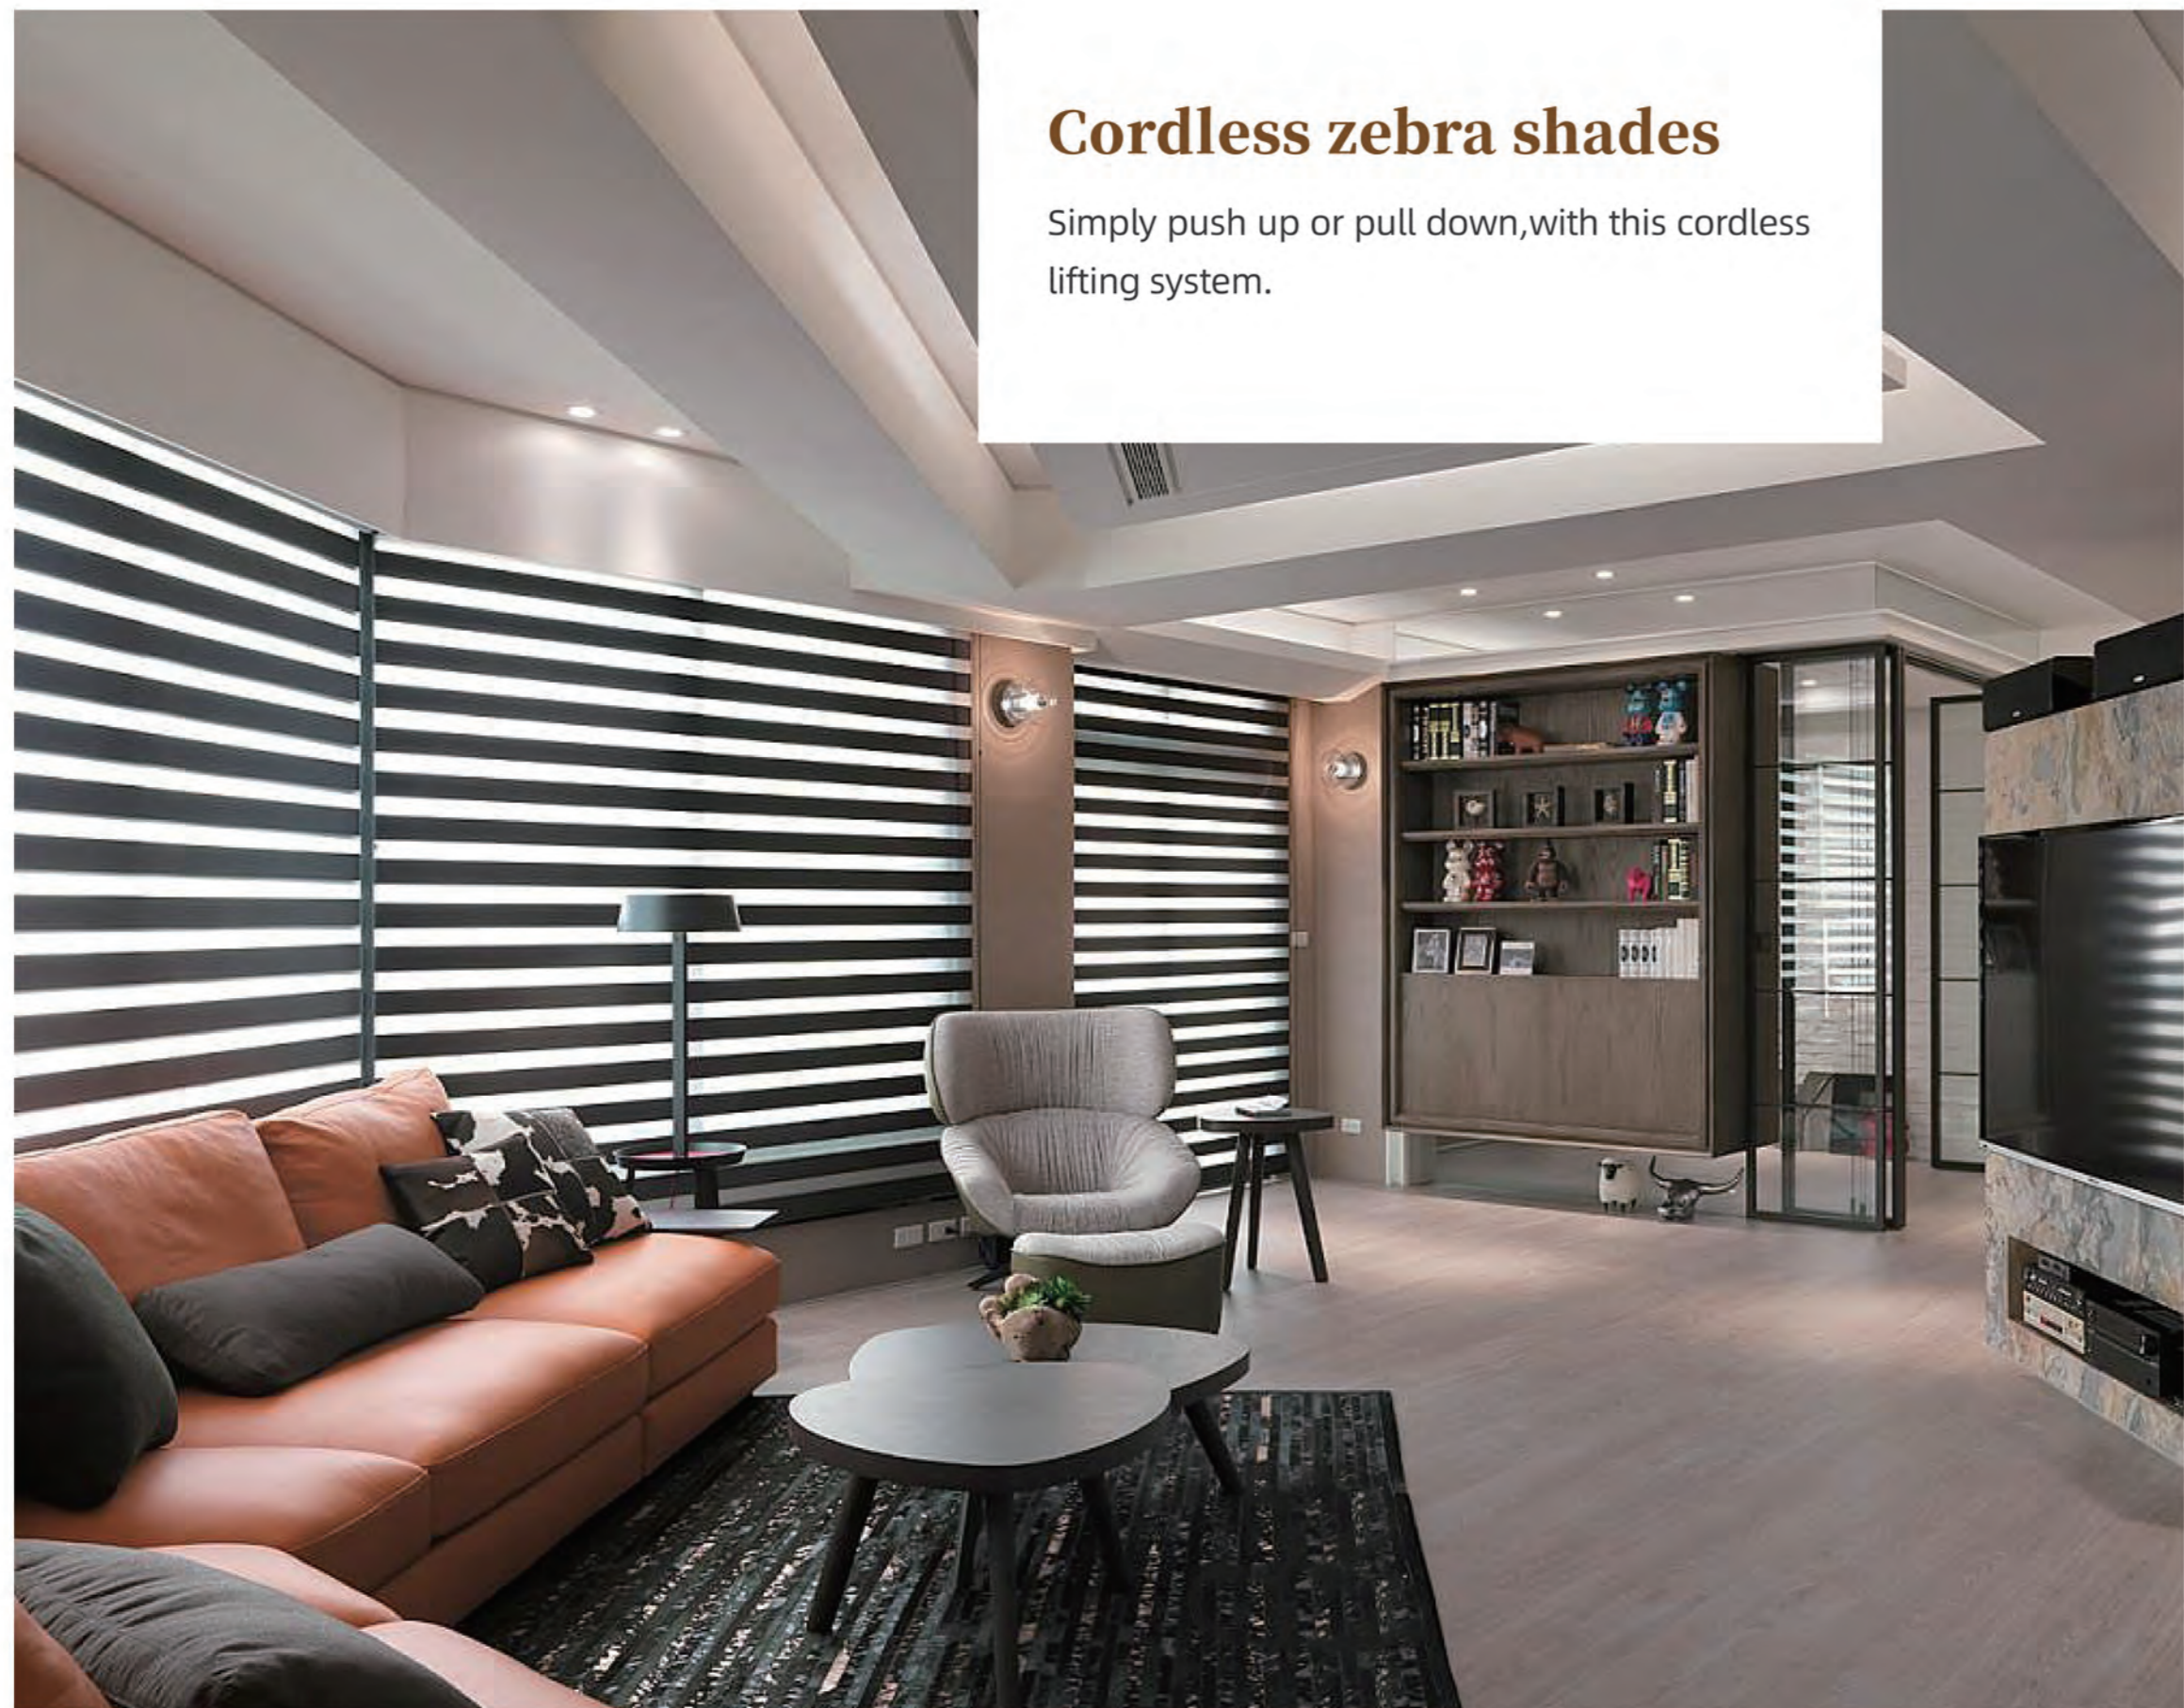

## Cordless zebra shades

Simply push up or pull down, with this cordless lifting system.

Spring-assist for easy control

Adjusted light

Extensive Fabric Selection