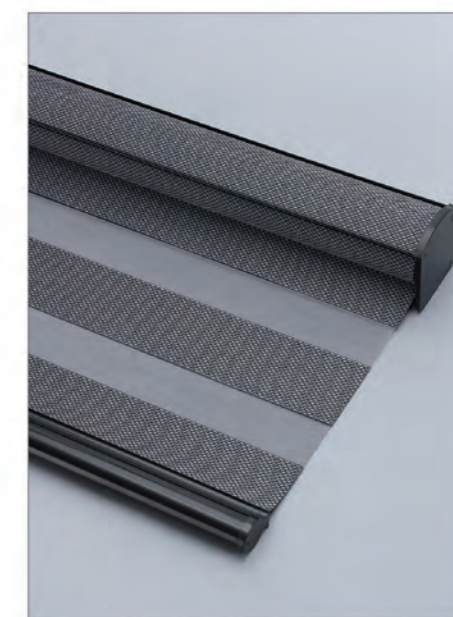

## Cordless zebra shades

Simply push up or pull down, with this cordless lifting system.

Spring-assist for easy control

Adjusted light

Extensive Fabric Selection